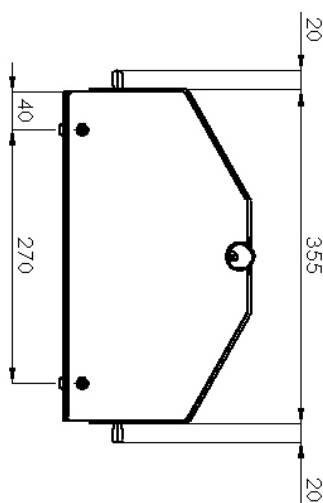

### Display case neutral 50x35

<b>Model</b>	<b>SAP Code</b>	00004964
--------------	-----------------	----------

- Device properties: Neutral
- Opening of device: Two-sided

<b>SAP Code</b>	00004964	<b>Net Height [mm]</b>	270
<b>Net Width [mm]</b>	504	<b>Net Weight [kg]</b>	5.00
<b>Net Depth [mm]</b>	355		

# Technical data sheet

Technical drawing

Display case neutral 50x35

Model

SAP Code

00004964

**2. Net Width [mm]:**

504

**8. Gross Height [mm]:**

300

**3. Net Depth [mm]:**

355

**9. Gross Weight [kg]:**

6.00

**4. Net Height [mm]:**

270

**10. Device properties:**

Neutral

**5. Net Weight [kg]:**

5.00

**11. Opening of device:**

Two-sided