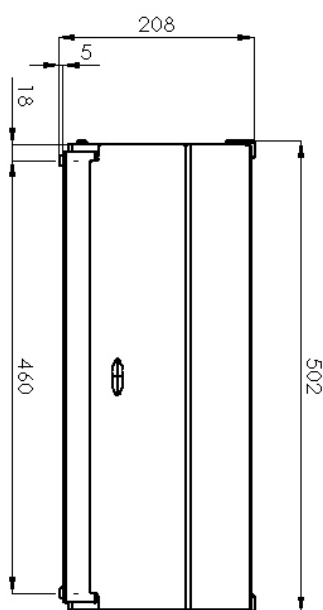

### Display case neutral 50x35

<b>Model</b>	<b>SAP Code</b>	00004964
--------------	-----------------	----------

- Device properties: Neutral
- Opening of device: Two-sided

<b>SAP Code</b>	00004964	<b>Net Height [mm]</b>	270
<b>Net Width [mm]</b>	504	<b>Net Weight [kg]</b>	5.00
<b>Net Depth [mm]</b>	355		

# Technical data sheet

Technical drawing

Display case neutral 50x35

Model

SAP Code

00004964

**2. Net Width [mm]:**

504

**8. Gross Height [mm]:**

300

**3. Net Depth [mm]:**

355

**9. Gross Weight [kg]:**

6.00

**4. Net Height [mm]:**

270

**10. Device properties:**

Neutral

**5. Net Weight [kg]:**

5.00

**11. Opening of device:**

Two-sided